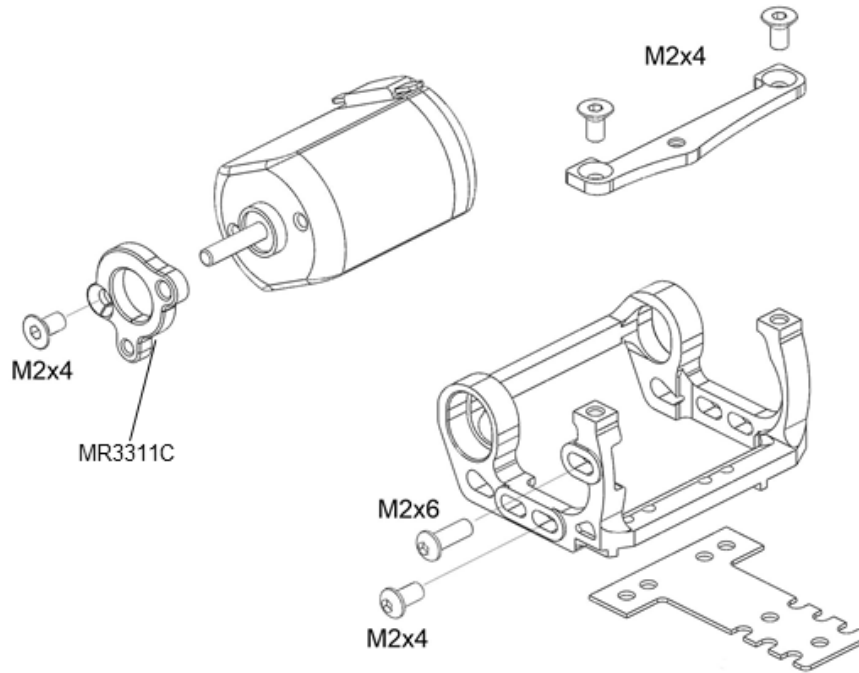

MR3311 V4 94mm Motor Mount For Screw In Motor

MR3311A V4 94mm Motor Mount For Kyosho Motor