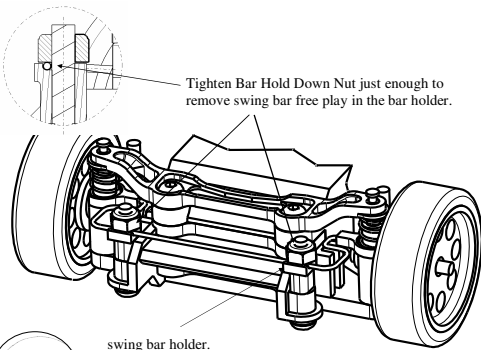

PN Racing Mini-Z MR02 Swing Bar Set
Parts Number MR2069

1

2

3

Installation Exploded View

4

5