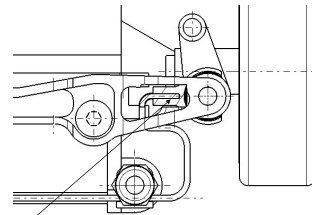

PN Racing Mini-Z MR02 Swing Bar Set
Parts Number MR2069

1

2

3

Installation Exploded View

4

5