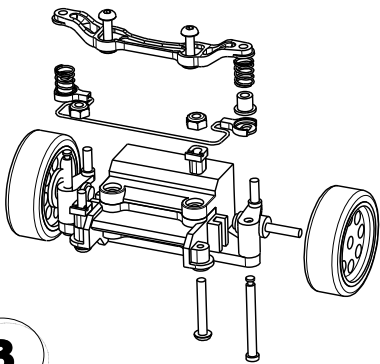

PN Racing Mini-Z MR02 Swing Bar Set
Parts Number MR2069

1

2

3

Installation Exploded View

4

5