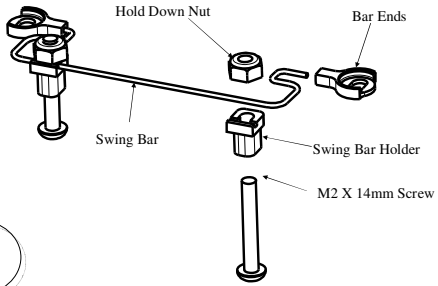

PN Racing Mini-Z MR02 Swing Bar Set
Parts Number MR2069

1

2

3

Installation Exploded View

4

5