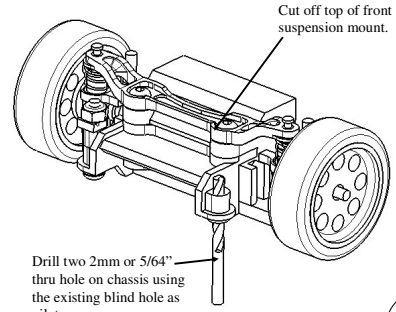

PN Racing Mini-Z MR02 Swing Bar Set
Parts Number MR2069

1

2

3

Installation Exploded View

4

5